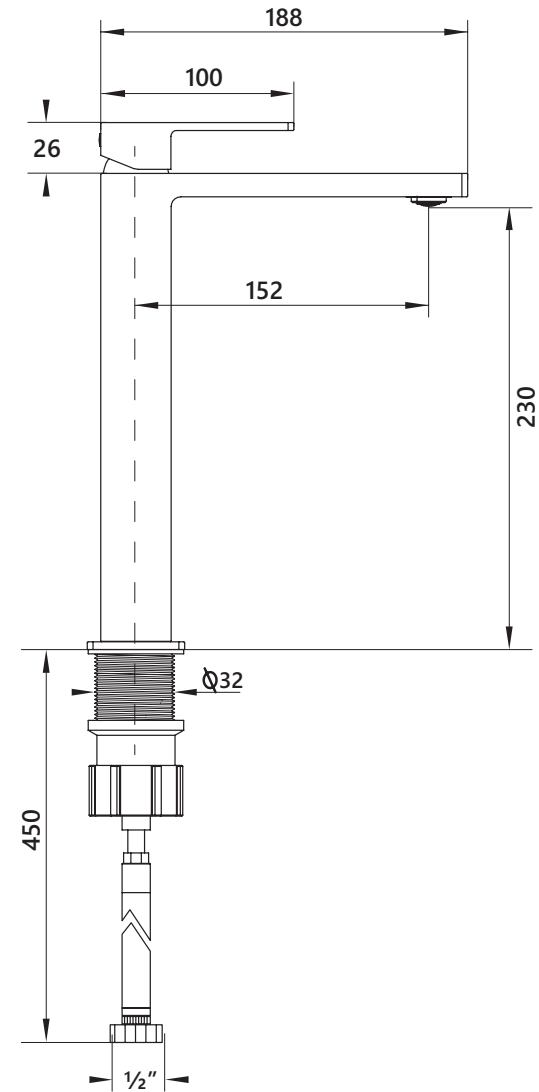

# DIMENSIONAL DRAWING

Range: Latitude

Product Code: LA.111

Description: Extended single lever monobasin mixer with waste

All measurements are in mm

## Supplied with:

Product Code: BW.210.66

Description: Basin waste with adaptable installation for click clack (push up/down) or free flow locked position. Suitable for slotted and unslotted basins.

Drill hole diameter: 35mm