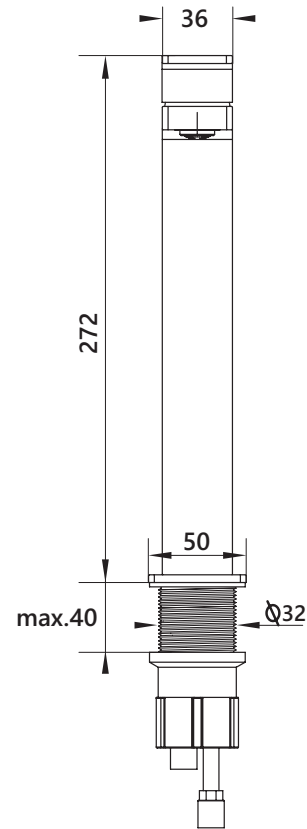

# DIMENSIONAL DRAWING

Range: Latitude

Product Code: LA.111

Description: Extended single lever monobasin mixer with waste

All measurements are in mm

## Supplied with:

Product Code: BW.210.66

Description: Basin waste with adaptable installation for click clack (push up/down) or free flow locked position. Suitable for slotted and unslotted basins.

Drill hole diameter: 35mm