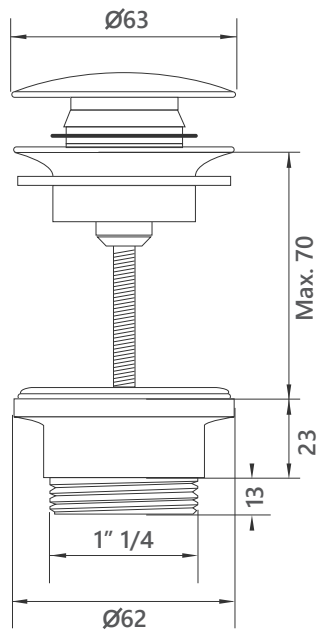

# DIMENSIONAL DRAWING

Range: Latitude

Product Code: LA.111

Description: Extended single lever monobasin mixer with waste

All measurements are in mm

## Supplied with:

Product Code: BW.210.66

Description: Basin waste with adaptable installation for click clack (push up/down) or free flow locked position. Suitable for slotted and unslotted basins.

Drill hole diameter: 35mm