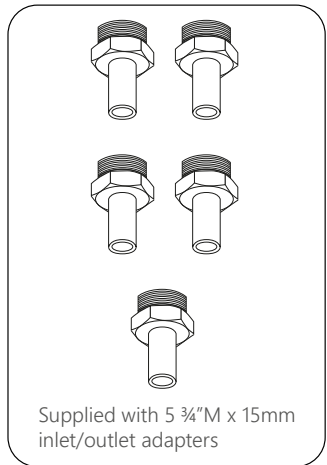

DIMENSIONAL DRAWING

Range: Index

Product Code: IN.373.61

Description: Index 3 outlet concealed
landscape thermostatic valve

All measurements are in mm

ARMERA®

info@armera.co.uk
www.armera.co.uk