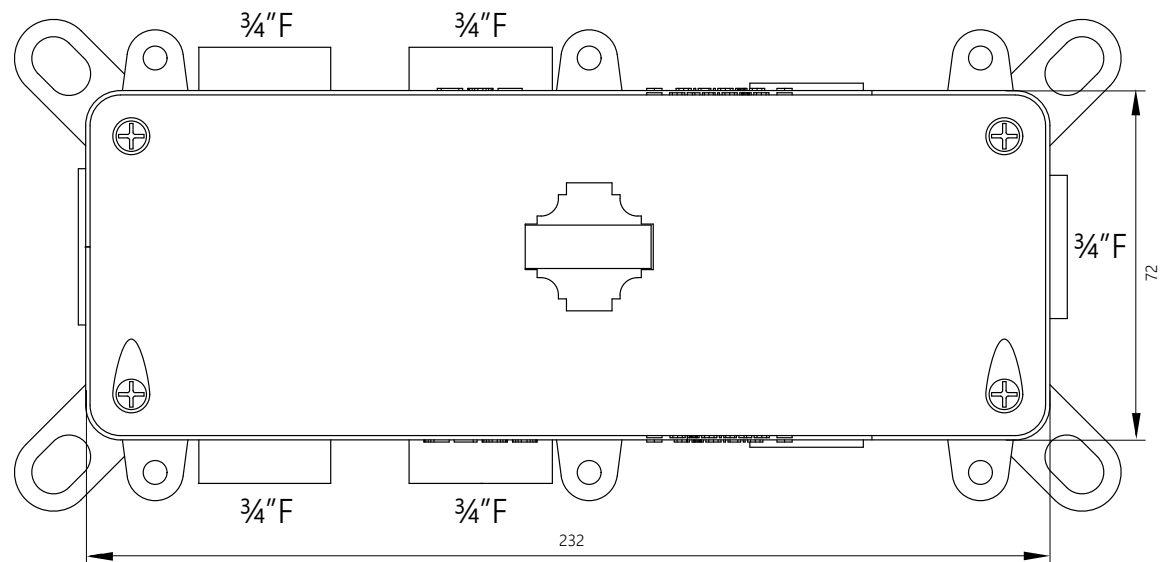

DIMENSIONAL DRAWING

Range: Index

Product Code: IN.373.61

Description: Index 3 outlet concealed
landscape thermostatic valve

All measurements are in mm

ARMERA®

info@armera.co.uk
www.armera.co.uk