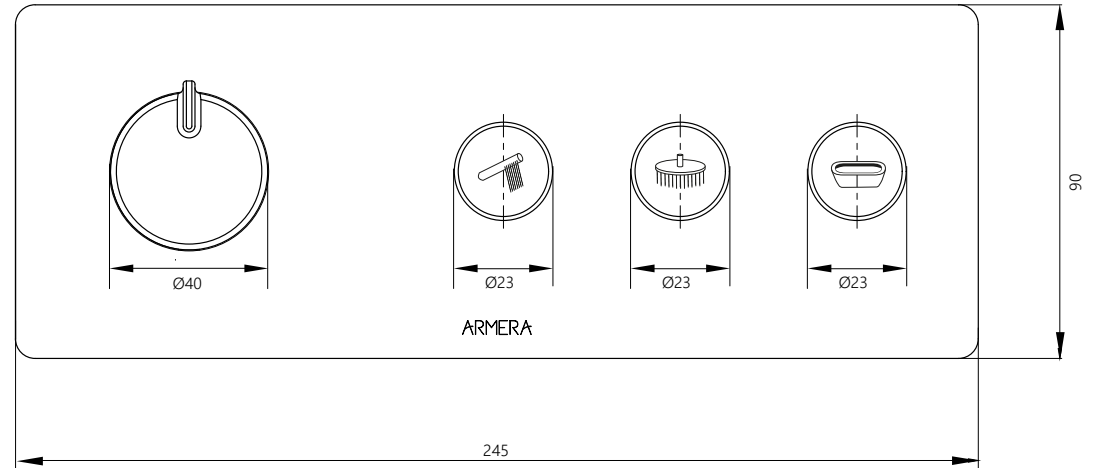

DIMENSIONAL DRAWING

Range: Index

Product Code: IN.373.61

Description: Index 3 outlet concealed
landscape thermostatic valve

All measurements are in mm

ARMERA®

info@armera.co.uk
www.armera.co.uk