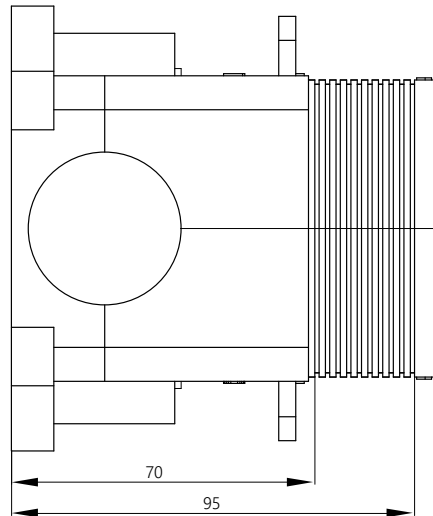

DIMENSIONAL DRAWING

Range: Index

Product Code: IN.373.61

Description: Index 3 outlet concealed
landscape thermostatic valve

All measurements are in mm

ARMERA®

info@armera.co.uk
www.armera.co.uk