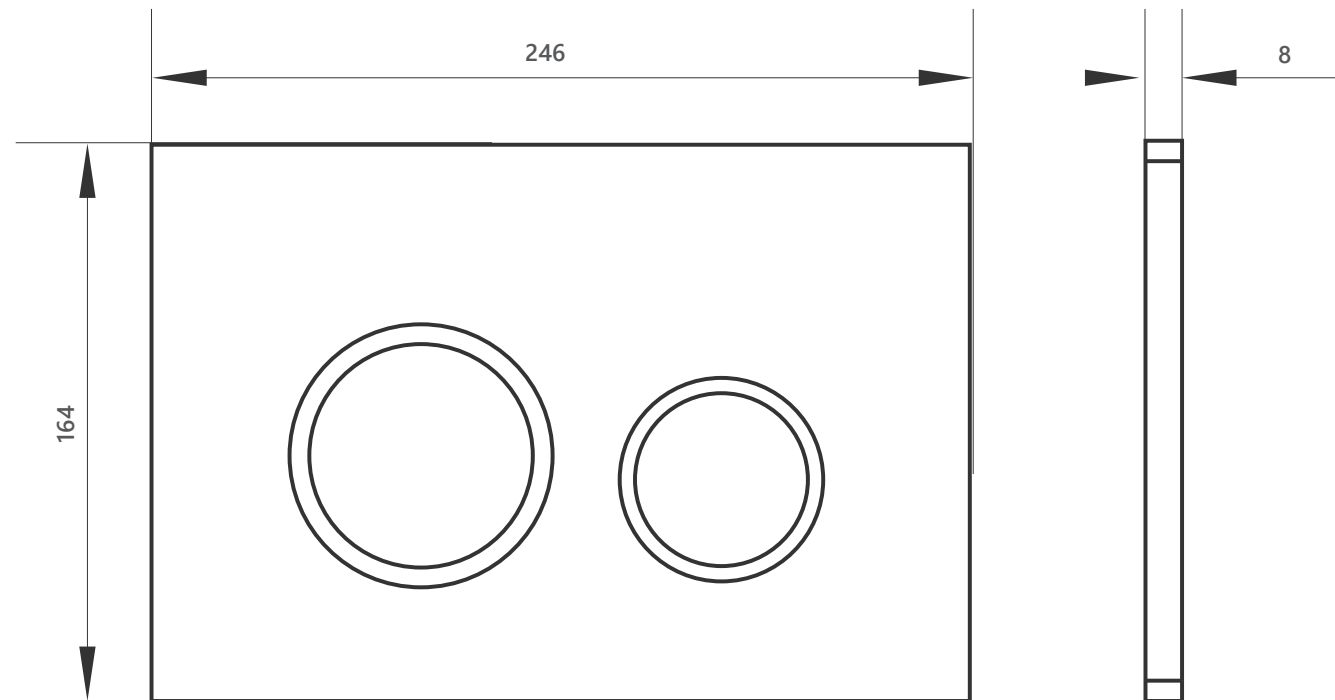

# DIMENSIONAL DRAWING

**Range:** Concealed flush plates

**Product Code:** FL.760.66

**Description:** Halo flush plate

All measurements are in mm

ARMERA

info@armera.co.uk  
www.armera.co.uk