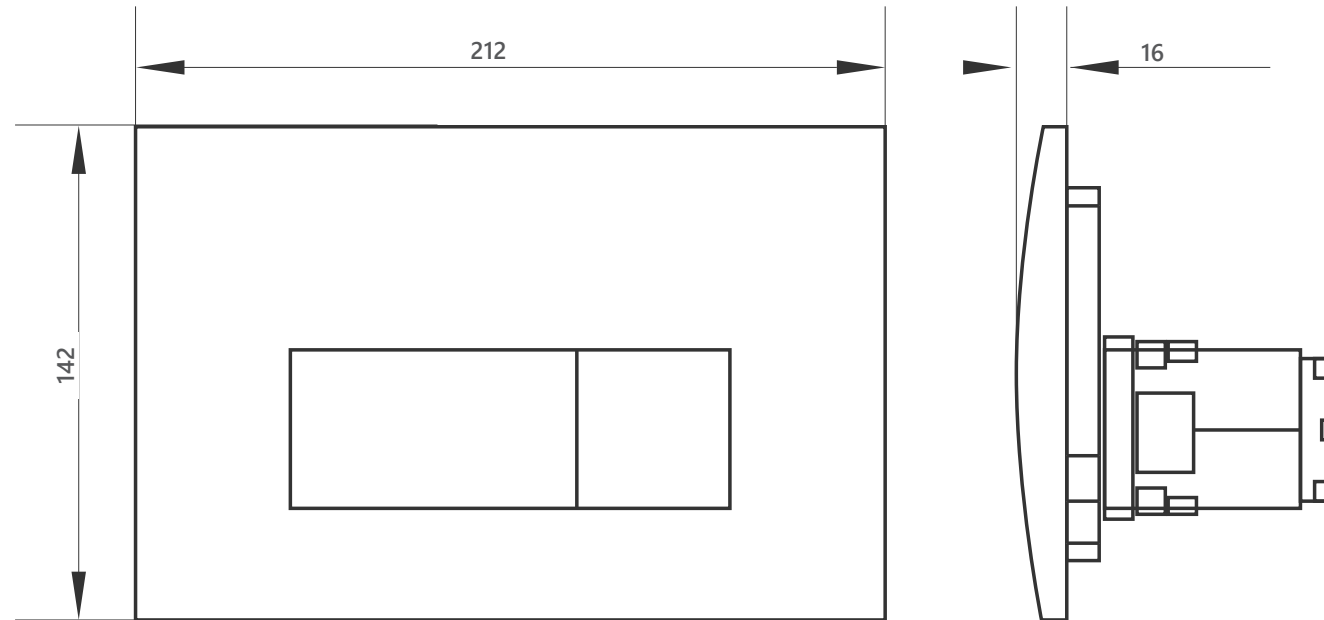

DIMENSIONAL DRAWING

Range: Concealed flush plates

Product Code: FL.760.55

Description: Bank flush plate

All measurements are in mm

ARMERA

info@armera.co.uk
www.armera.co.uk