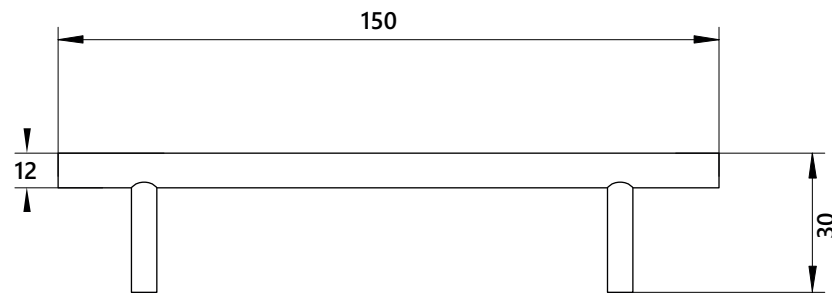

DIMENSIONAL DRAWING

Range: Furniture

Product Code: FH.960

Description: Drawer handle

All measurements are in mm

ARMERA

info@armera.co.uk
www.armera.co.uk