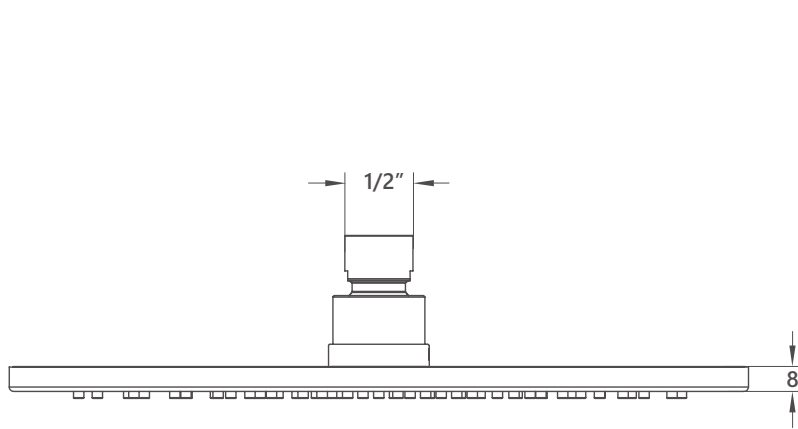

DIMENSIONAL DRAWING

Range: Showering - fixed heads

Product Code: DO.410.250.66

Description: Domus round 250mm fixed head

All measurements are in mm

ARMERA

info@armera.co.uk
www.armera.co.uk