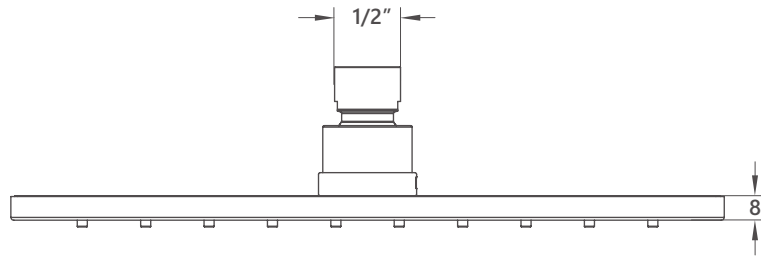

DIMENSIONAL DRAWING

Range: Showering - fixed heads

Product Code: DO.410.250.55

Description: Domus square 250mm fixed head

All measurements are in mm

ARMERA

info@armera.co.uk
www.armera.co.uk