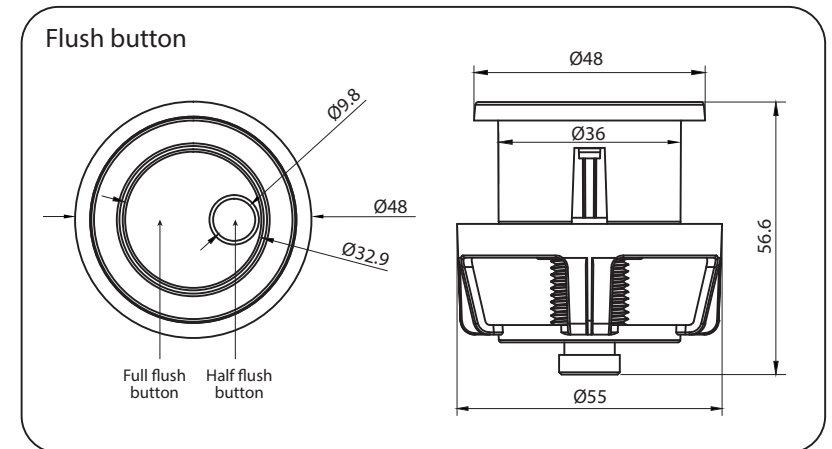

DIMENSIONAL DRAWING

Range: Concealed Cisterns

Product Code: CI.736

Description: Cistern for WC unit

All measurements are in mm

*when fitting AN.712 or LG.712 back to wall WCs

ARMERA

info@armera.co.uk
www.armera.co.uk