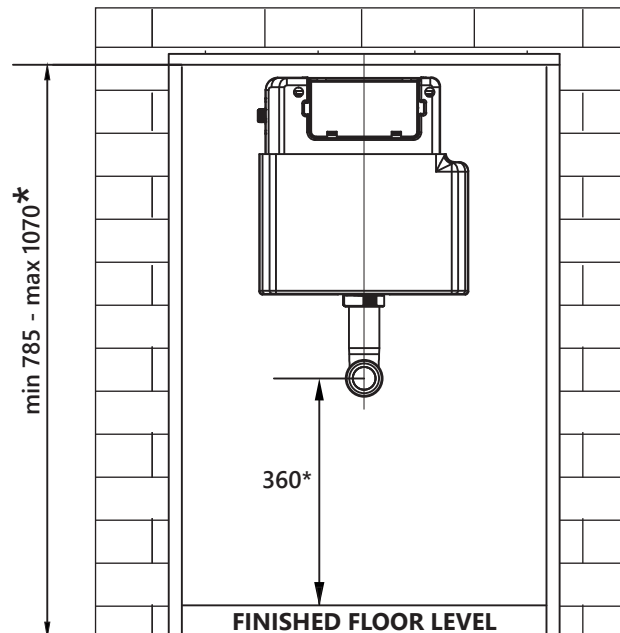

DIMENSIONAL DRAWING

Range: Concealed Cisterns

Product Code: CI.736

Description: Cistern for WC unit

All measurements are in mm

*when fitting AN.712 or LG.712 back to wall WCs

ARMERA

info@armera.co.uk
www.armera.co.uk