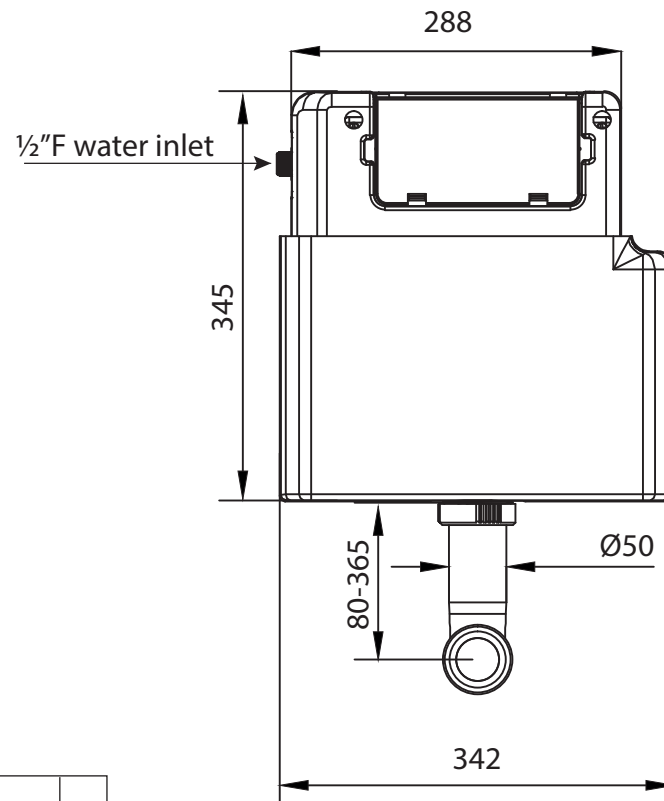

DIMENSIONAL DRAWING

Range: Concealed Cisterns

Product Code: CI.736

Description: Cistern for WC unit

All measurements are in mm

*when fitting AN.712 or LG.712 back to wall WCs

ARMERA

info@armera.co.uk
www.armera.co.uk