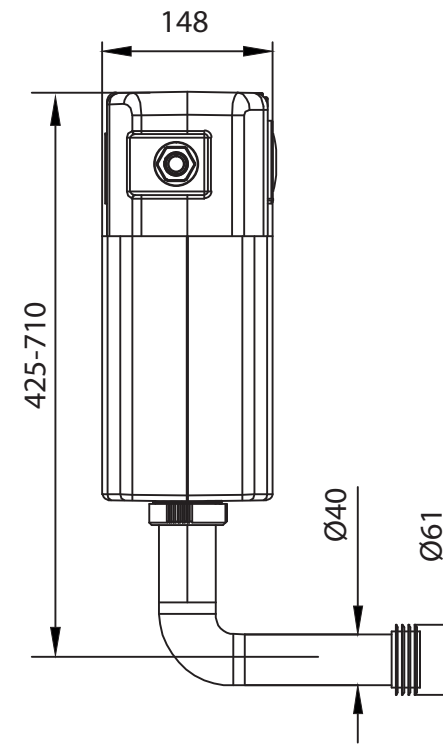

DIMENSIONAL DRAWING

Range: Concealed Cisterns

Product Code: CI.736

Description: Cistern for WC unit

All measurements are in mm

*when fitting AN.712 or LG.712 back to wall WCs

ARMERA

info@armera.co.uk
www.armera.co.uk