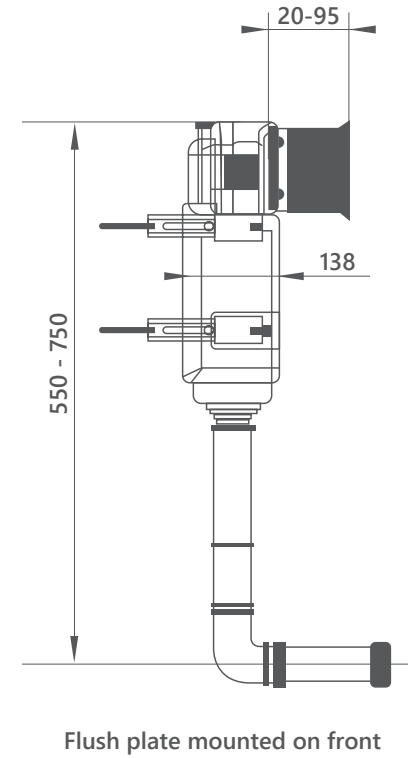

# DIMENSIONAL DRAWING

**Range:** Concealed Cisterns

**Product Code:** CI.735

**Description:** In wall concealed cistern with adjustable pipe length

All measurements are in mm

\*when fitting AN.712 or LG.712 back to wall WCs