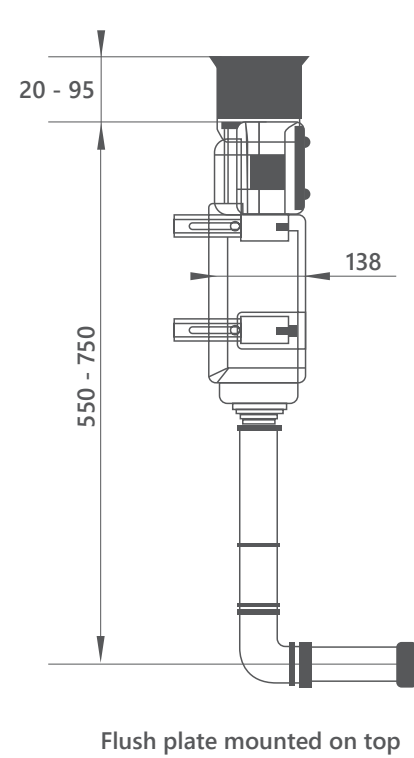

# DIMENSIONAL DRAWING

**Range:** Concealed Cisterns

**Product Code:** CI.735

**Description:** In wall concealed cistern with adjustable pipe length

All measurements are in mm

\*when fitting AN.712 or LG.712 back to wall WCs