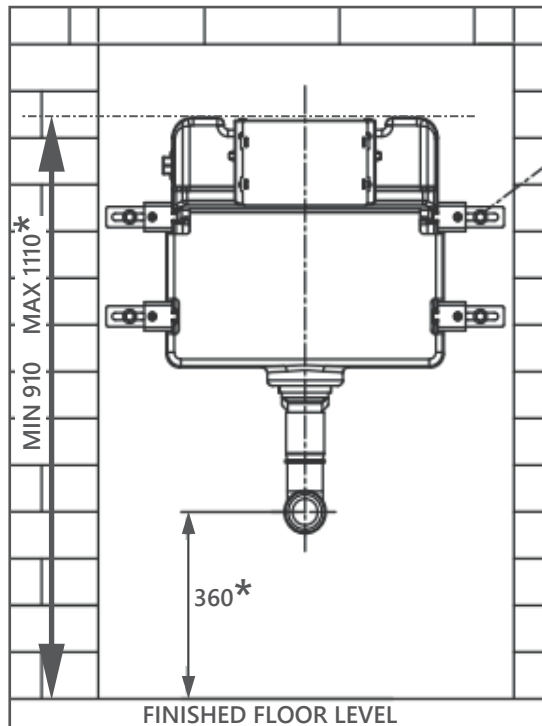

# DIMENSIONAL DRAWING

**Range:** Concealed Cisterns

**Product Code:** CI.735

**Description:** In wall concealed cistern with adjustable pipe length

All measurements are in mm

\*when fitting AN.712 or LG.712 back to wall WCs