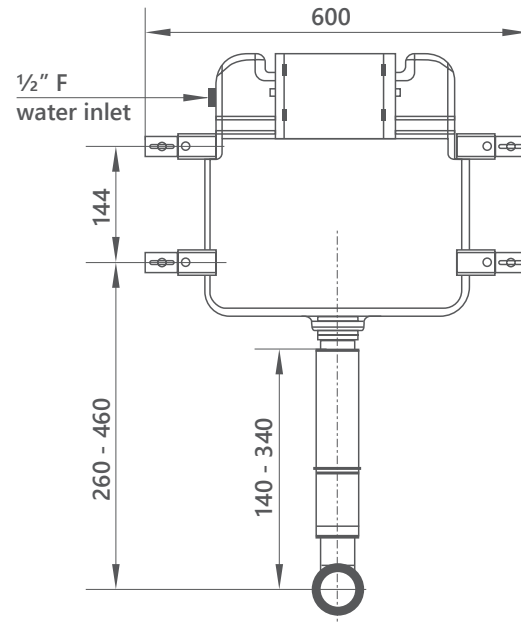

# DIMENSIONAL DRAWING

**Range:** Concealed Cisterns

**Product Code:** CI.735

**Description:** In wall concealed cistern with adjustable pipe length

All measurements are in mm

\*when fitting AN.712 or LG.712 back to wall WCs