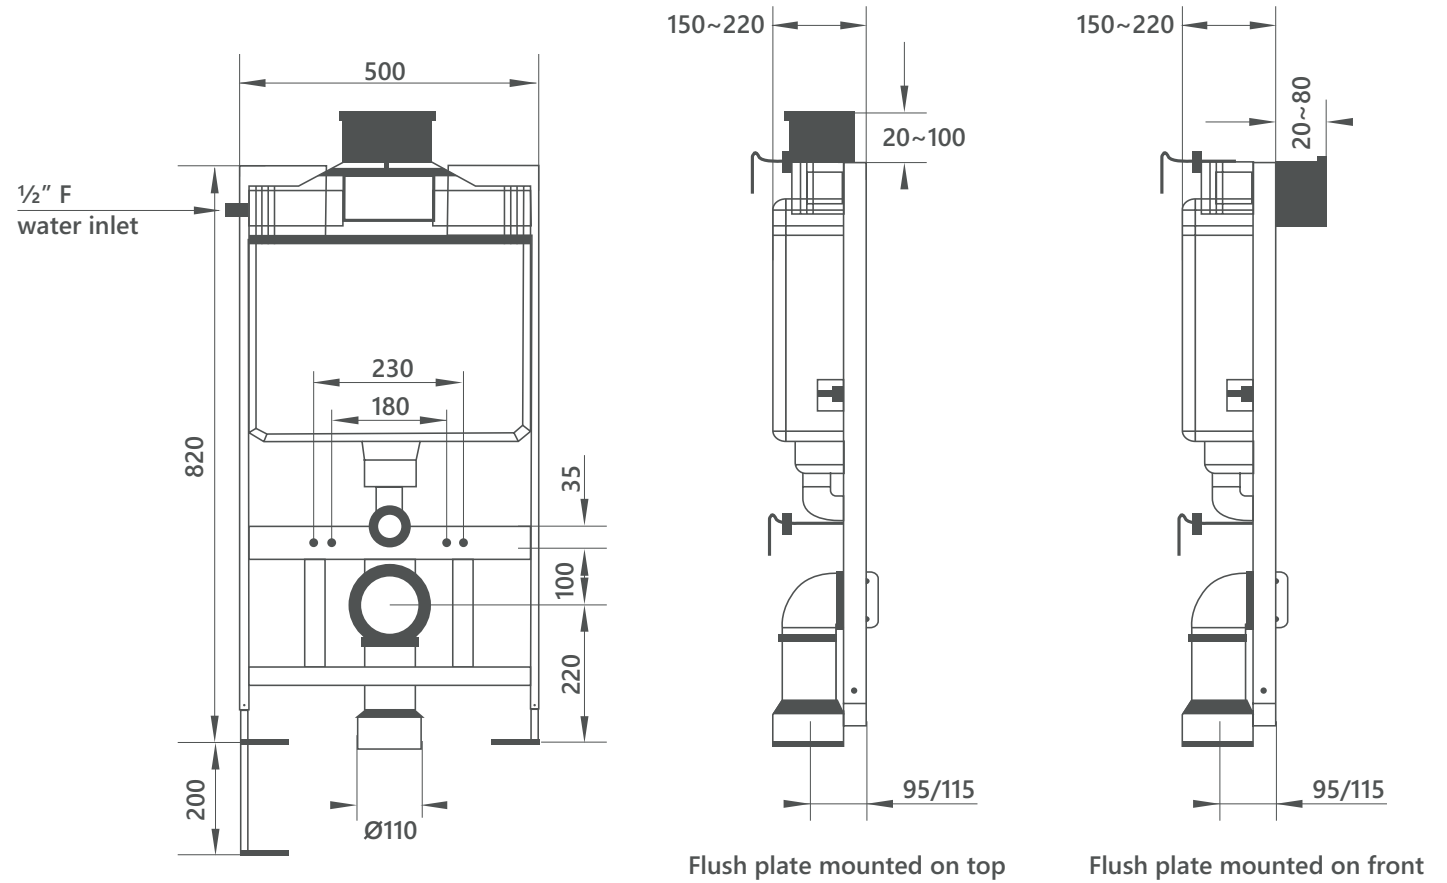

# DIMENSIONAL DRAWING

**Range:** Concealed Cisterns

**Product Code:** CI.734

**Description:** Short concealed cistern with frame

All measurements are in mm