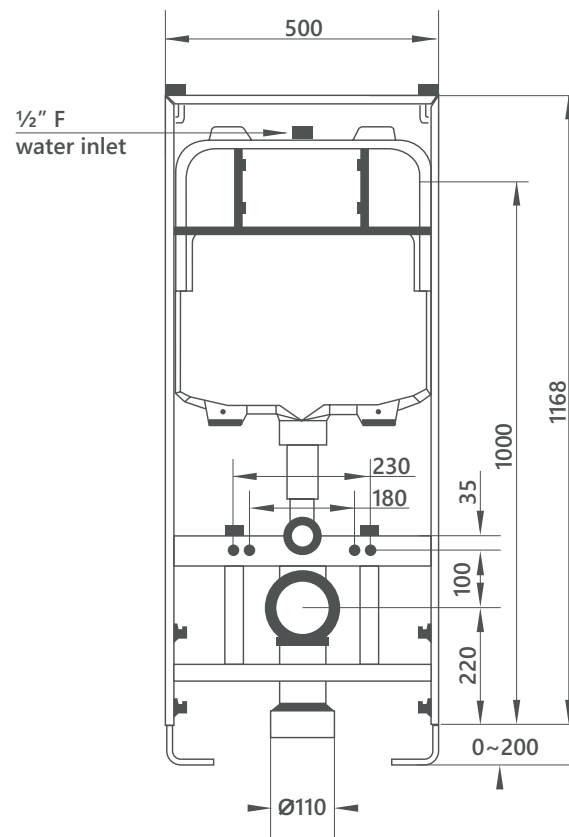

DIMENSIONAL DRAWING

Range: Concealed Cisterns

Product Code: CI.732

Description: Slimline concealed cistern with frame

All measurements are in mm

* NB If outlet pipe runs directly into the wall a minimum depth of 110mm can be achieved by attaching mounting brackets directly to the frame. Please see product instructions for installation detail.