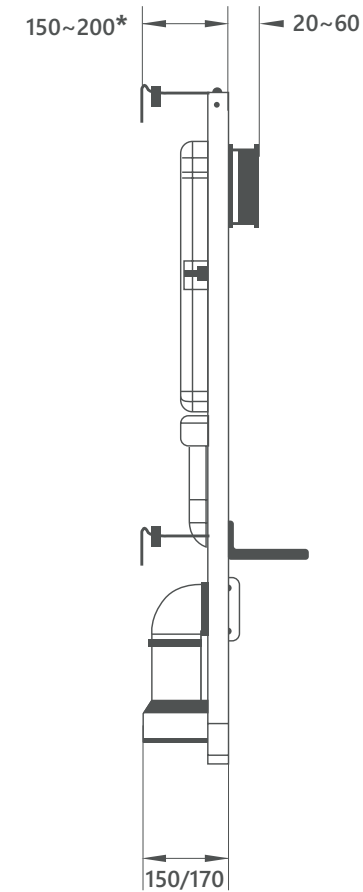

DIMENSIONAL DRAWING

Range: Concealed Cisterns

Product Code: CI.732

Description: Slimline concealed cistern with frame

All measurements are in mm

* NB If outlet pipe runs directly into the wall a minimum depth of 110mm can be achieved by attaching mounting brackets directly to the frame. Please see product instructions for installation detail.