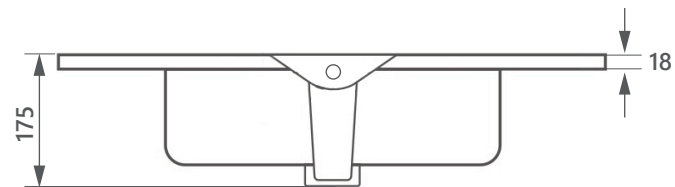

DIMENSIONAL DRAWING

Range: Cabinet ceramic basins

Product Code: CB.721.800

Description: Cabinet basin with single tap
hole and overflow

All measurements are in mm

ARMERA

info@armera.co.uk
www.armera.co.uk