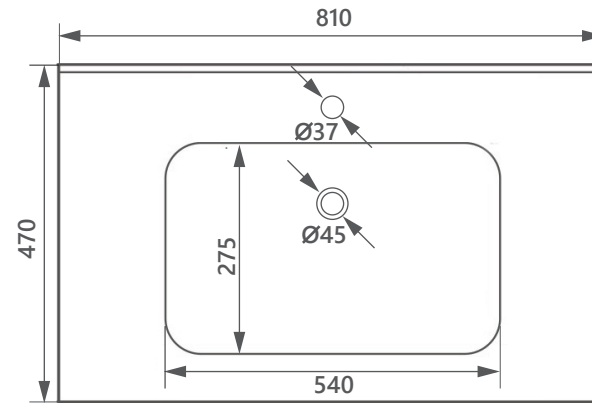

DIMENSIONAL DRAWING

Range: Cabinet ceramic basins

Product Code: CB.721.800

Description: Cabinet basin with single tap
hole and overflow

All measurements are in mm

ARMERA

info@armera.co.uk
www.armera.co.uk