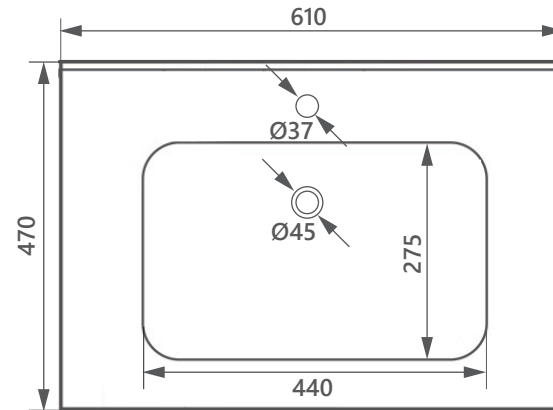

# DIMENSIONAL DRAWING

**Range:** Cabinet ceramic basins

**Product Code:** CB.721.600

**Description:** Cabinet basin with single tap  
hole and overflow

---

All measurements are in mm

ARMERA

info@armera.co.uk  
www.armera.co.uk