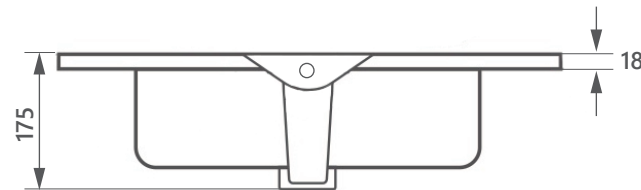

# DIMENSIONAL DRAWING

**Range:** Cabinet ceramic basins

**Product Code:** CB.721.600

**Description:** Cabinet basin with single tap  
hole and overflow

---

All measurements are in mm

ARMERA

info@armera.co.uk  
www.armera.co.uk