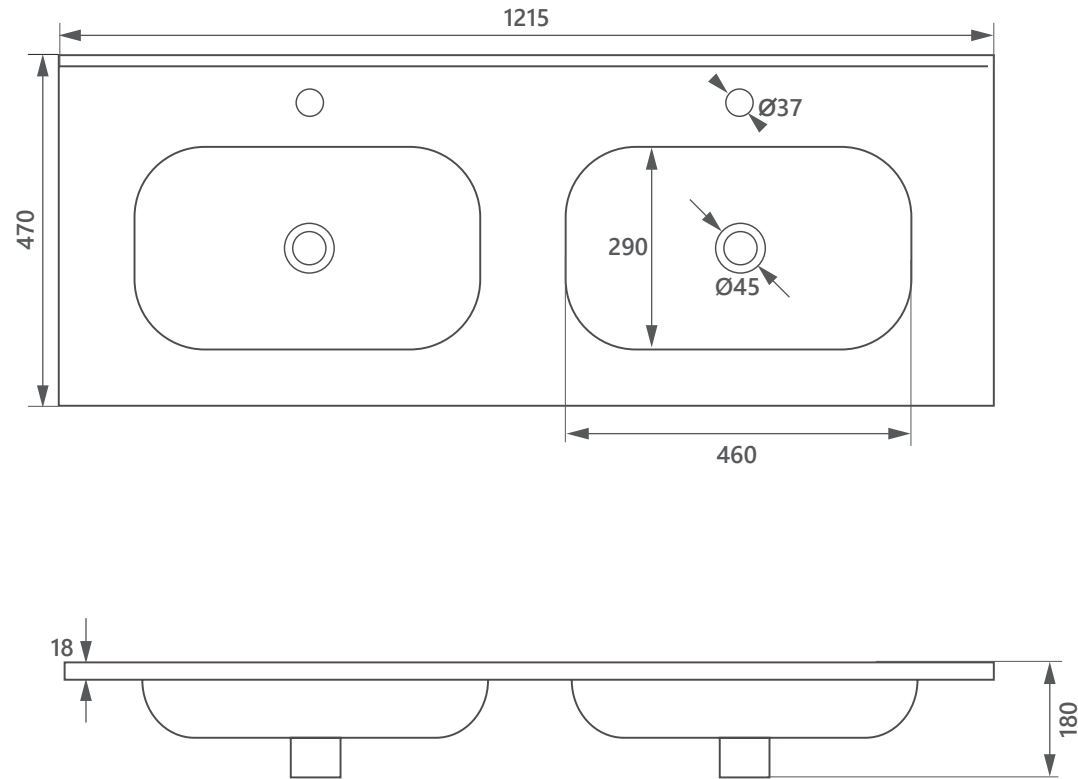

DIMENSIONAL DRAWING

Range: Cabinet ceramic basins

Product Code: CB.721.1200

Description: Double cabinet basin with
2 tap holes and overflows

All measurements are in mm

ARMERA

info@armera.co.uk
www.armera.co.uk