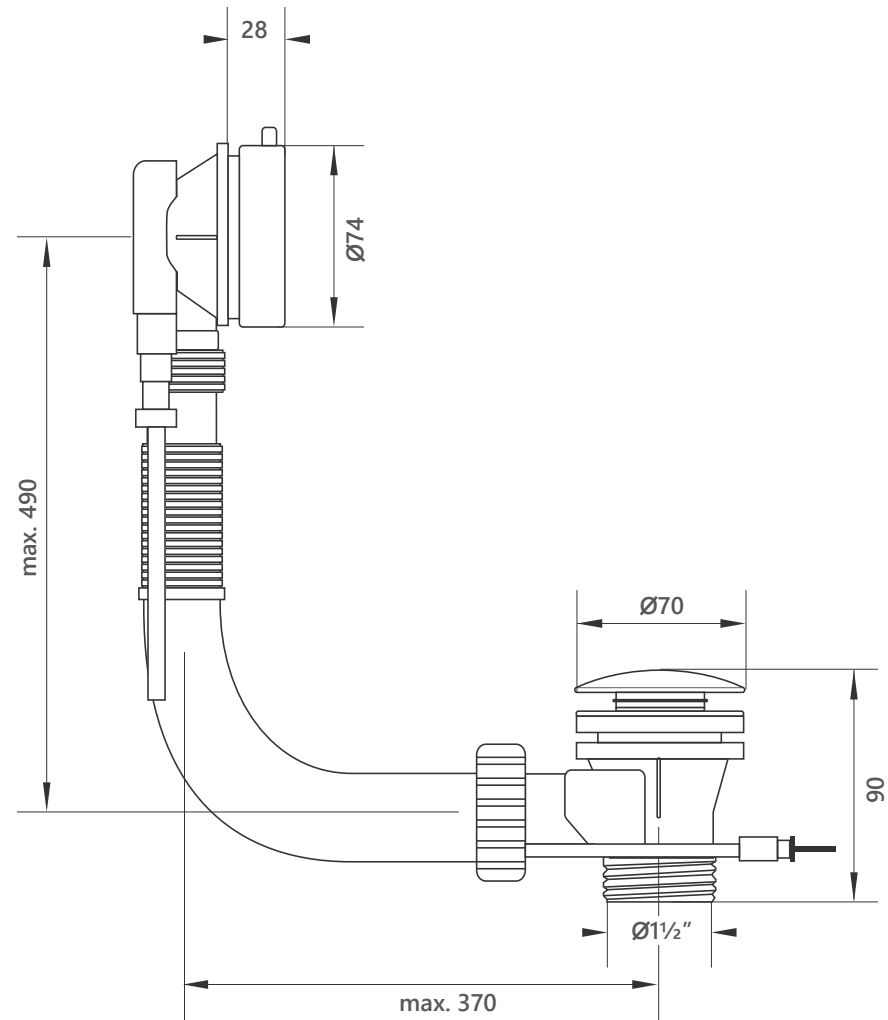

DIMENSIONAL DRAWING

Range: Wastes

Product Code: BW.223

Description: Bath waste with twist handle
plug operation

All measurements are in mm

ARMERA

info@armera.co.uk
www.armera.co.uk