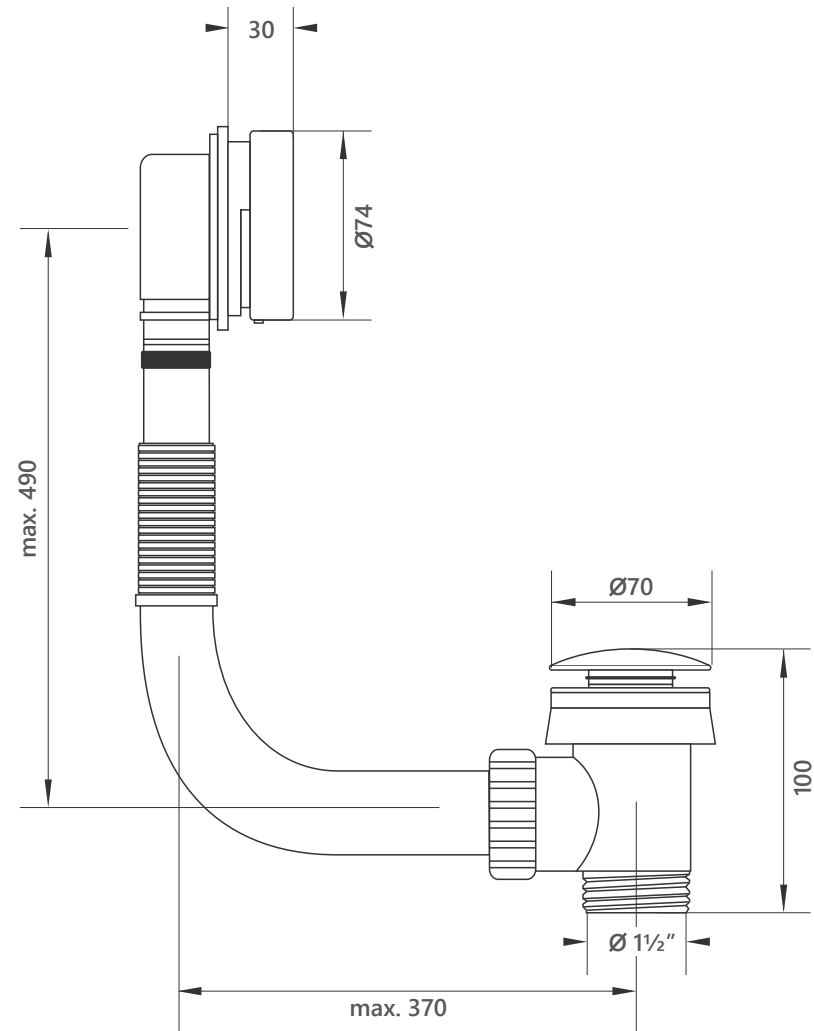

DIMENSIONAL DRAWING

Range: Wastes

Product Code: BW.222

Description: Bath waste with click clack plug

All measurements are in mm

ARMERA

info@armera.co.uk
www.armera.co.uk