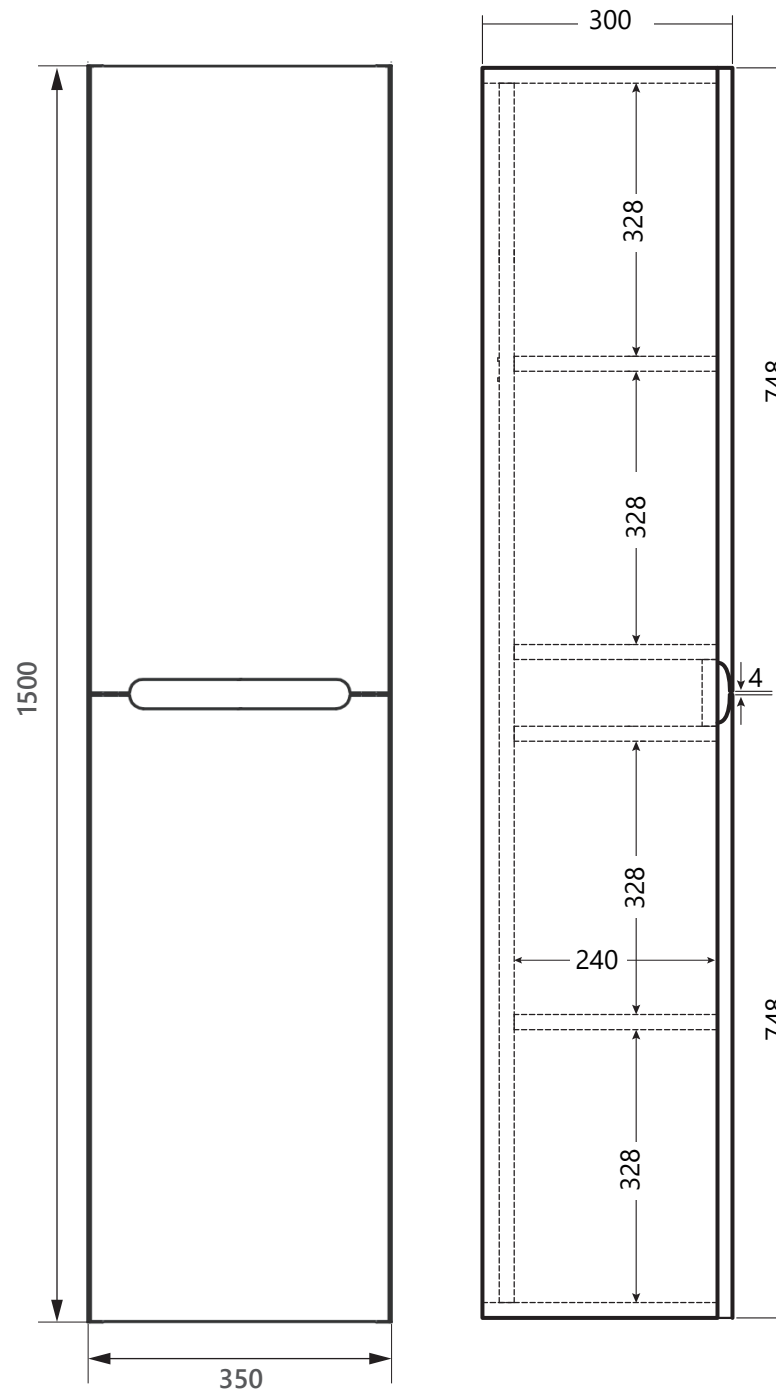

DIMENSIONAL DRAWING

Range: Atoll

Product Code: AT.650.1500

Description: 1500mm 2 door wall hung cabinet
Doors can be hung for left or right side opening

All measurements are in mm

ARMERA

info@armera.co.uk
www.armera.co.uk