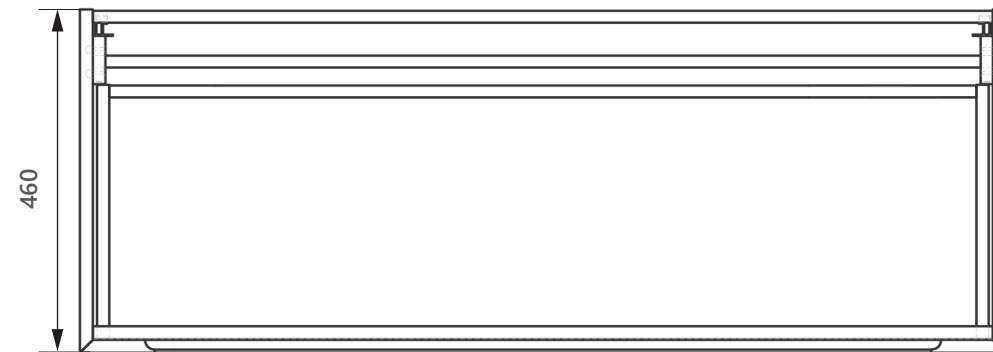

DIMENSIONAL DRAWING

Range: Atoll

Product Code: AT.610.1200

Description: 1200mm 1 drawer wall hung unit

All measurements are in mm

ARMERA

info@armera.co.uk
www.armera.co.uk