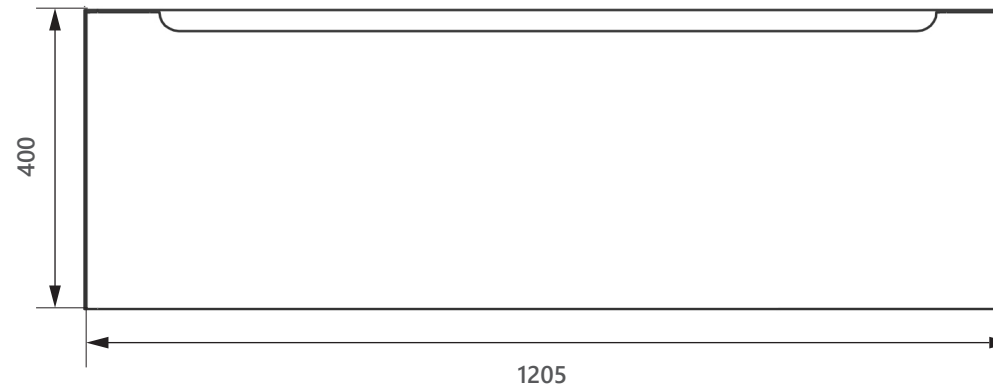

DIMENSIONAL DRAWING

Range: Atoll

Product Code: AT.610.1200

Description: 1200mm 1 drawer wall hung unit

All measurements are in mm

ARMERA

info@armera.co.uk
www.armera.co.uk