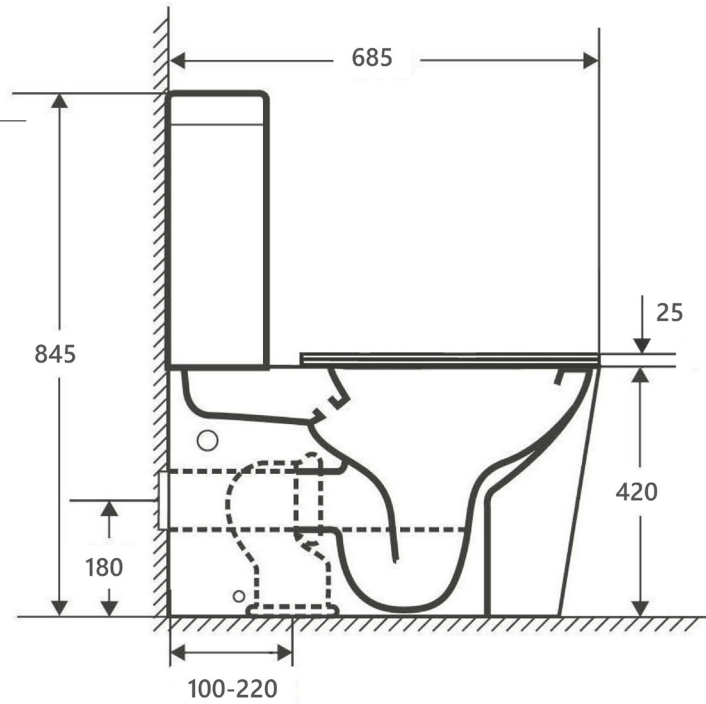

# DIMENSIONAL DRAWING

Range: Anthem

Product Code: AN.711.CL

Description: Close coupled WC with left cut out

All measurements are in mm

FRONT VIEW

ARMERA®

info@armera.co.uk  
www.armera.co.uk