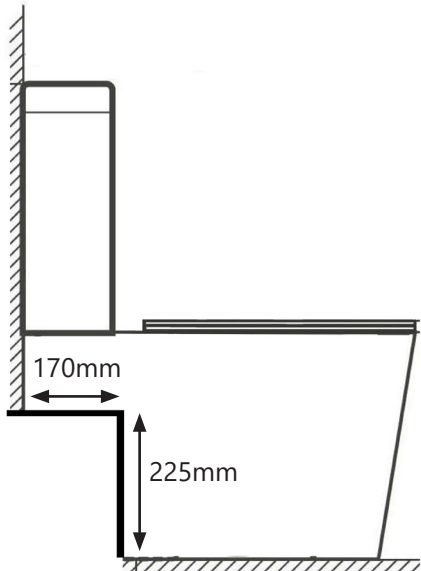

# DIMENSIONAL DRAWING

Range: Anthem

Product Code: AN.711.CL

Description: Close coupled WC with left cut out

All measurements are in mm

FRONT VIEW

ARMERA®

info@armera.co.uk  
www.armera.co.uk