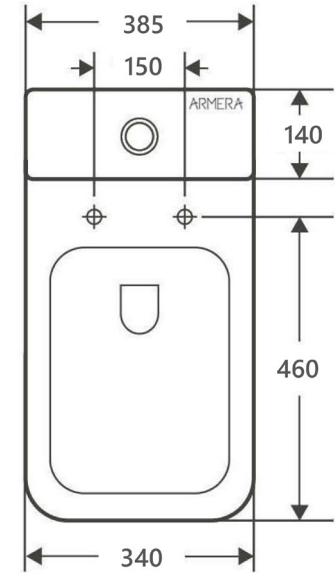

# DIMENSIONAL DRAWING

Range: Anthem

Product Code: AN.711.CL

Description: Close coupled WC with left cut out

All measurements are in mm

FRONT VIEW

ARMERA®

info@armera.co.uk  
www.armera.co.uk