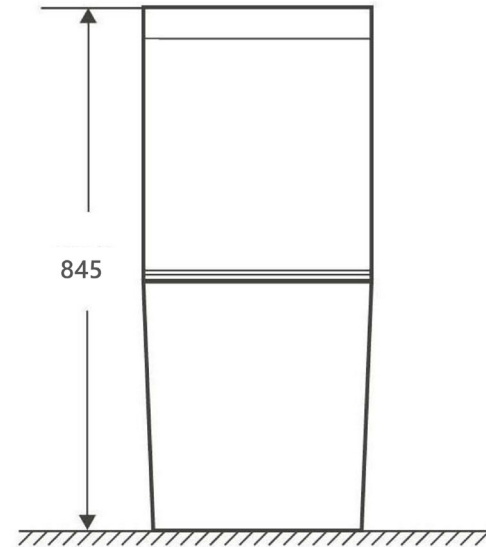

# DIMENSIONAL DRAWING

Range: Anthem

Product Code: AN.711.CL

Description: Close coupled WC with left cut out

All measurements are in mm

FRONT VIEW

ARMERA®

info@armera.co.uk  
www.armera.co.uk