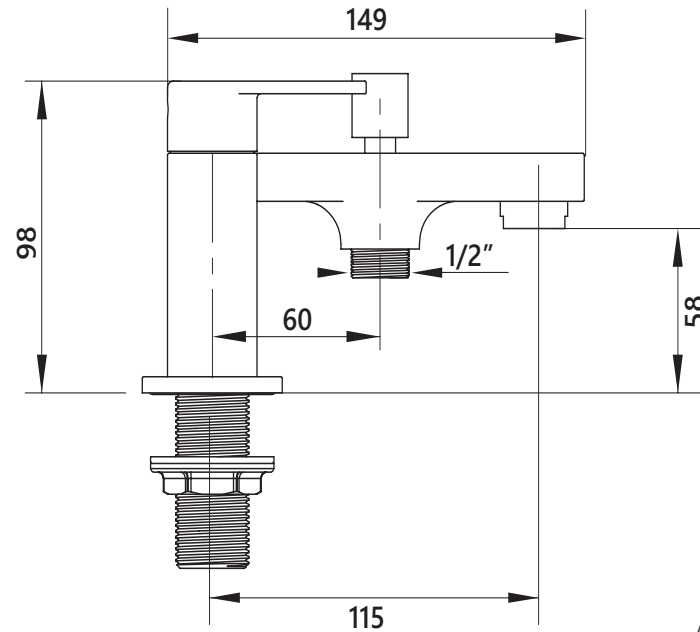

DIMENSIONAL DRAWING

Range: Aeres

Product Code: AE.132

Description: Deck mounted bath shower mixer with shower kit.

All measurements are in mm

handset

wall bracket

Kit includes 150cm shower hose

Drill hole diameter: 28mm

ARMERA

info@armera.co.uk
www.armera.co.uk