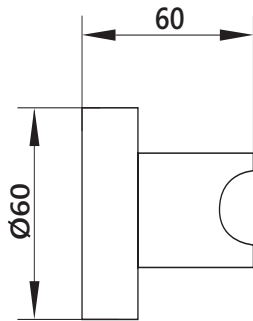

DIMENSIONAL DRAWING

Range: Aeres

Product Code: AE.132

Description: Deck mounted bath shower mixer with shower kit.

All measurements are in mm

handset

wall bracket

Kit includes 150cm shower hose

Drill hole diameter: 28mm

ARMERA

info@armera.co.uk
www.armera.co.uk