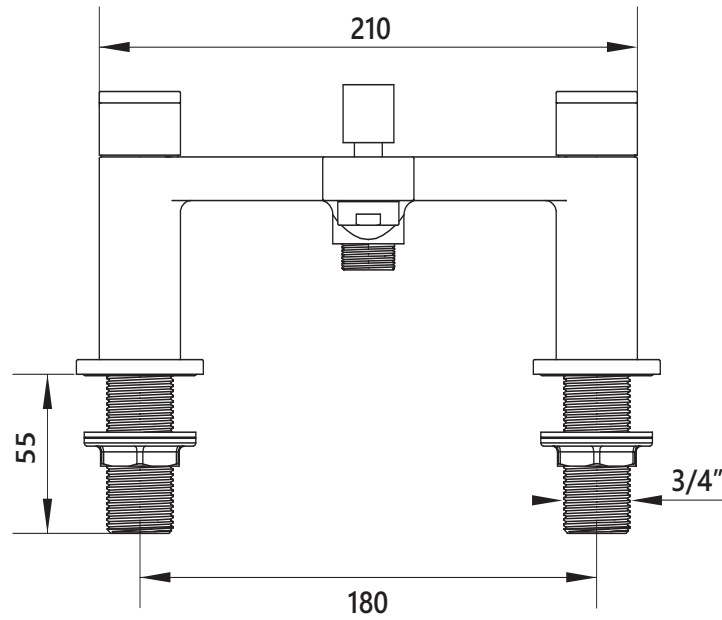

DIMENSIONAL DRAWING

Range: Aeres

Product Code: AE.132

Description: Deck mounted bath shower mixer with shower kit.

All measurements are in mm

handset

wall bracket

Kit includes 150cm shower hose

Drill hole diameter: 28mm

ARMERA

info@armera.co.uk
www.armera.co.uk