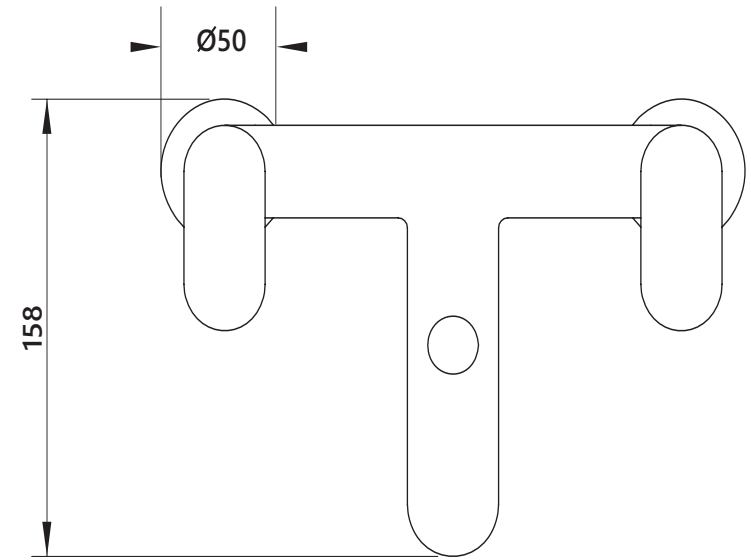

DIMENSIONAL DRAWING

Range: Aeres

Product Code: AE.132

Description: Deck mounted bath shower mixer with shower kit.

All measurements are in mm

handset

wall bracket

Kit includes 150cm shower hose

Drill hole diameter: 28mm

ARMERA

info@armera.co.uk
www.armera.co.uk