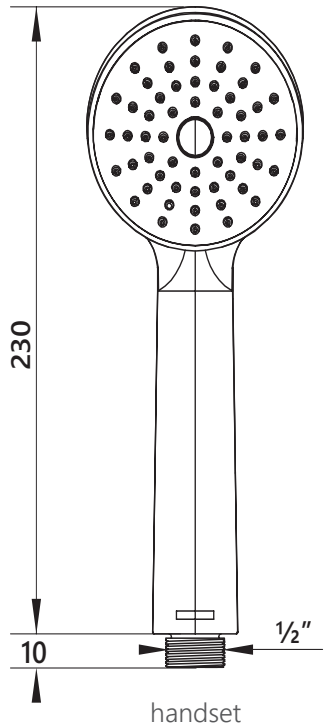

DIMENSIONAL DRAWING

Range: Aeres

Product Code: AE.132

Description: Deck mounted bath shower mixer with shower kit.

All measurements are in mm

handset

wall bracket

Kit includes 150cm shower hose

Drill hole diameter: 28mm

ARMERA

info@armera.co.uk
www.armera.co.uk