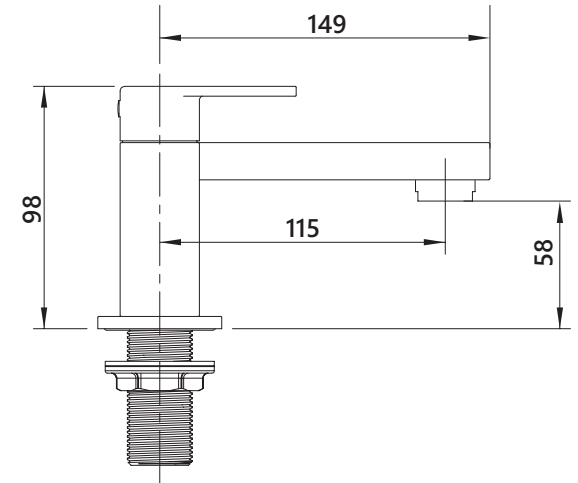

DIMENSIONAL DRAWING

Range: Aeres

Product Code: AE.122

Description: Deck mounted bath filler

All measurements are in mm

Drill hole diameter: 28mm

ARMERA

info@armera.co.uk
www.armera.co.uk