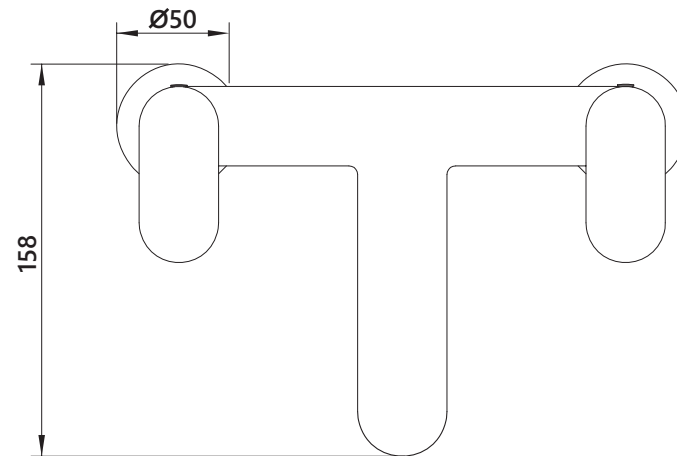

DIMENSIONAL DRAWING

Range: Aeres

Product Code: AE.122

Description: Deck mounted bath filler

All measurements are in mm

Drill hole diameter: 28mm

ARMERA

info@armera.co.uk
www.armera.co.uk