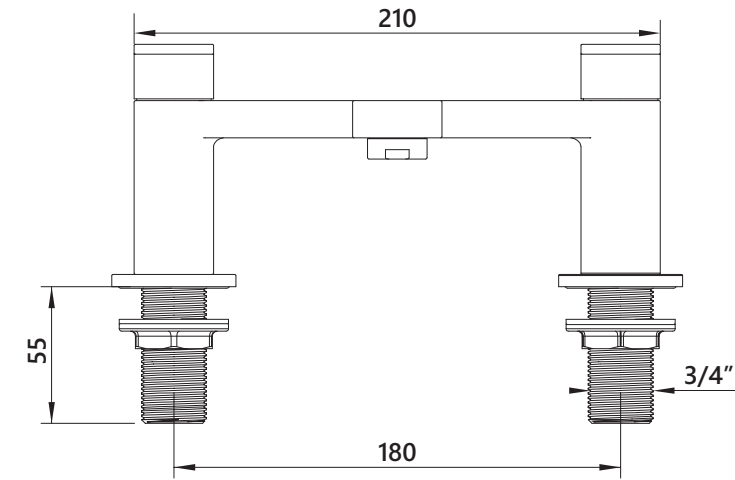

DIMENSIONAL DRAWING

Range: Aeres

Product Code: AE.122

Description: Deck mounted bath filler

All measurements are in mm

Drill hole diameter: 28mm

ARMERA

info@armera.co.uk
www.armera.co.uk