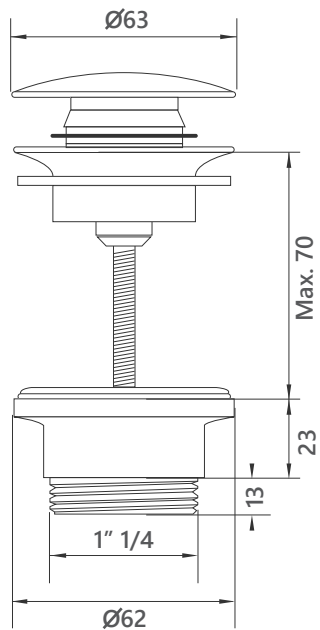

# DIMENSIONAL DRAWING

Range: Aeres

Product Code: AE.111

Description: Extended single lever monobasin mixer with waste.

All measurements are in mm

## Supplied with:

Product Code: BW.210.66

Description: Basin waste with adaptable installation for click clack (push up/down) or free flow locked position. Suitable for slotted and unslotted basins.

Drill hole diameter: 35mm