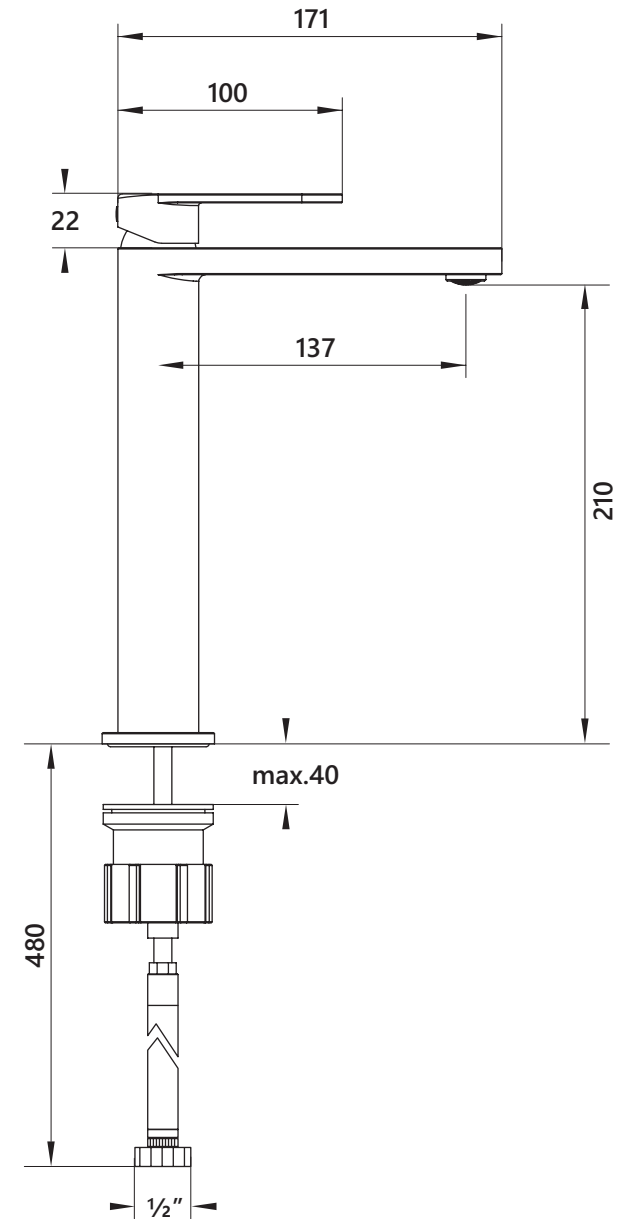

# DIMENSIONAL DRAWING

Range: Aeres

Product Code: AE.111

Description: Extended single lever monobasin mixer with waste.

All measurements are in mm

## Supplied with:

Product Code: BW.210.66

Description: Basin waste with adaptable installation for click clack (push up/down) or free flow locked position. Suitable for slotted and unslotted basins.

Drill hole diameter: 35mm