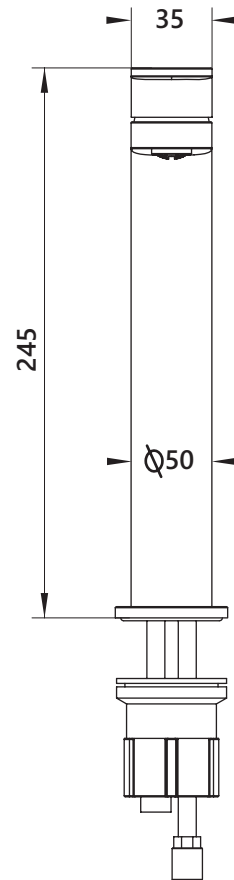

# DIMENSIONAL DRAWING

Range: Aeres

Product Code: AE.111

Description: Extended single lever monobasin mixer with waste.

All measurements are in mm

## Supplied with:

Product Code: BW.210.66

Description: Basin waste with adaptable installation for click clack (push up/down) or free flow locked position. Suitable for slotted and unslotted basins.

Drill hole diameter: 35mm