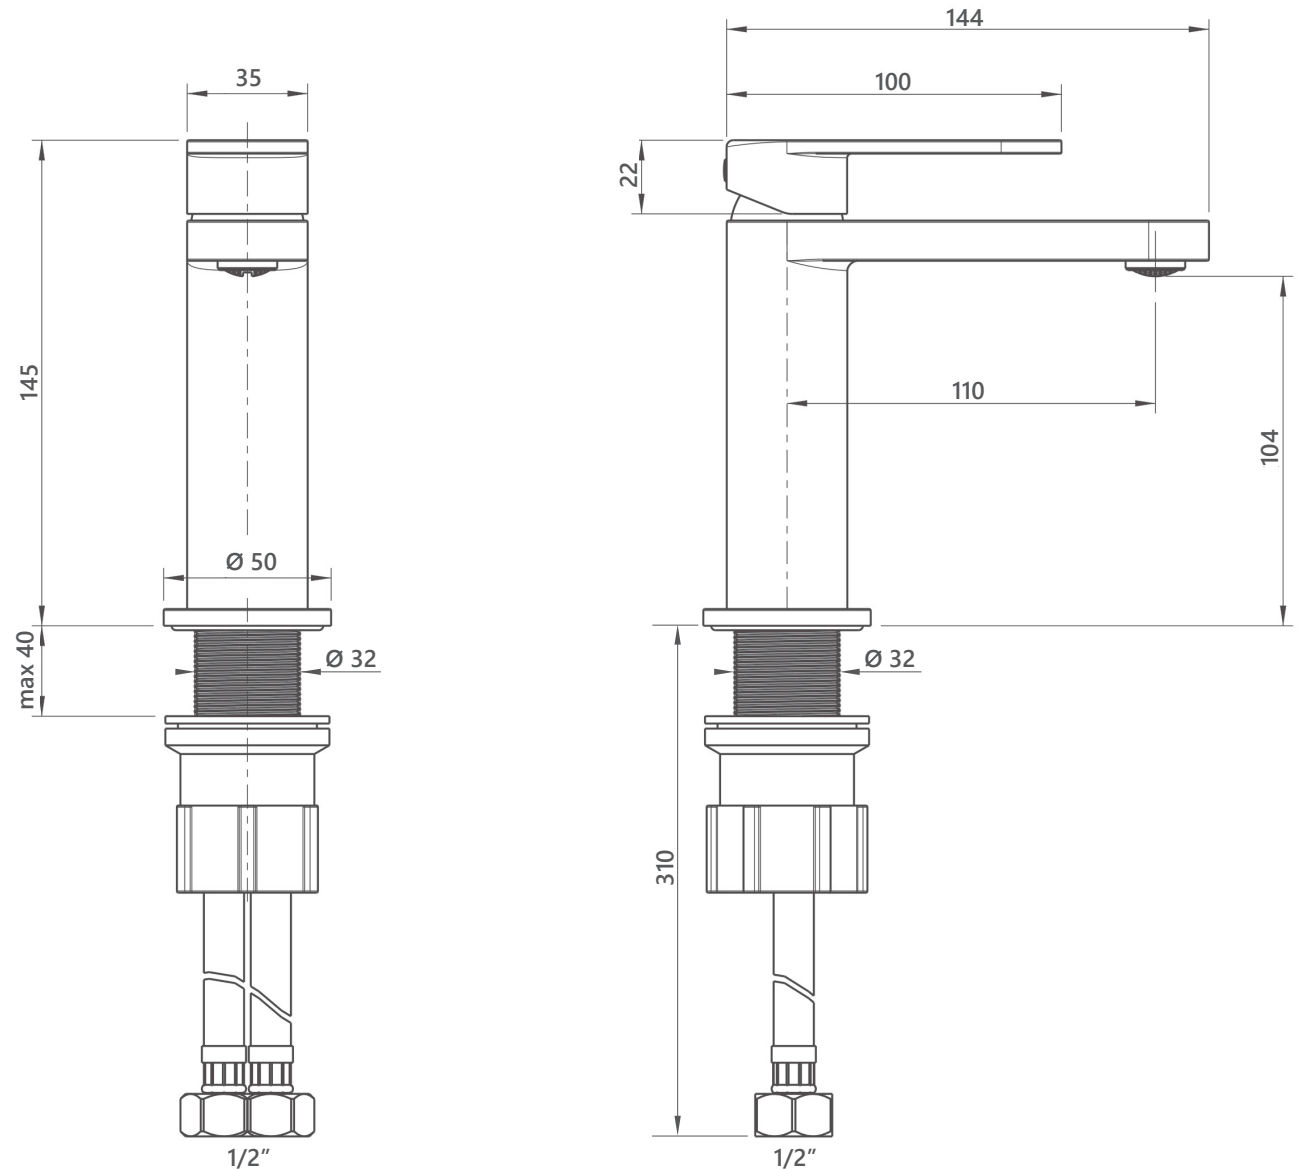

# DIMENSIONAL DRAWING

Range: Aeres

Product Code: AE.110

Description: Single lever monobasin mixer with waste.

All measurements are in mm

## Supplied with:

Product Code: BW.210.66

Description: Basin waste with adaptable installation for click clack (push up/down) or free flow locked position. Suitable for slotted and unslotted basins.

Drill hole diameter: 35mm