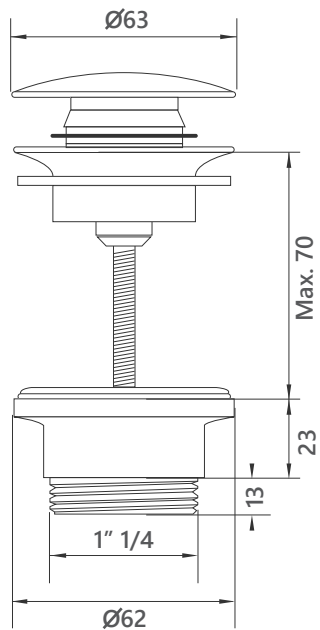

# DIMENSIONAL DRAWING

Range: Aeres

Product Code: AE.110

Description: Single lever monobasin mixer with waste.

All measurements are in mm

## Supplied with:

Product Code: BW.210.66

Description: Basin waste with adaptable installation for click clack (push up/down) or free flow locked position. Suitable for slotted and unslotted basins.

Drill hole diameter: 35mm