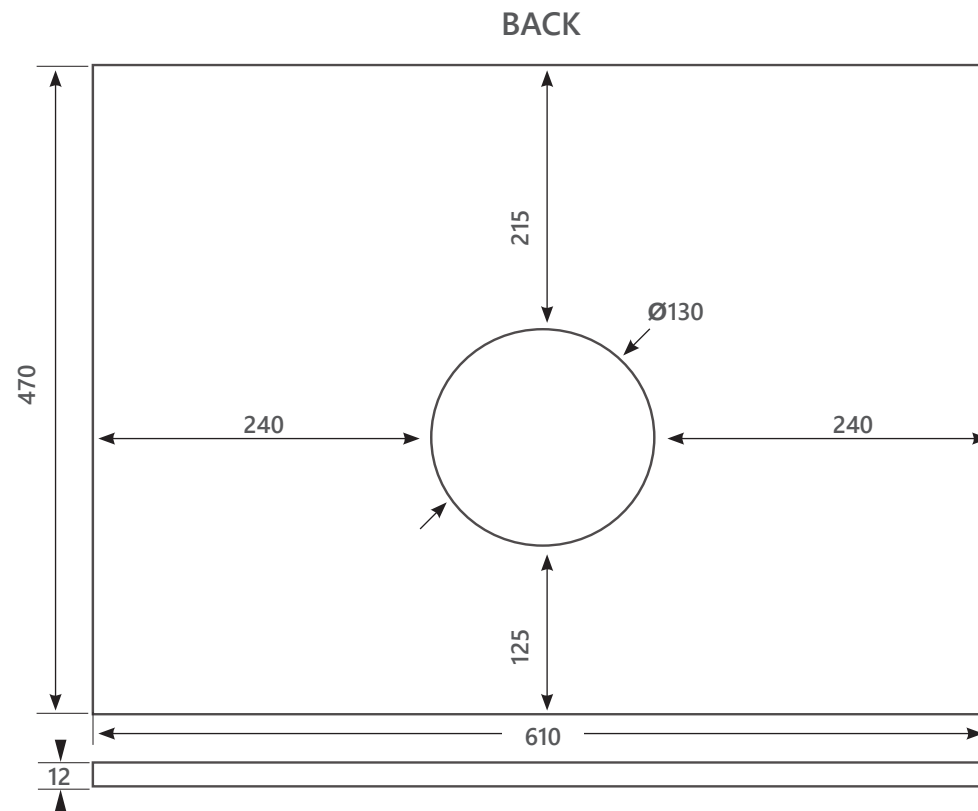

DIMENSIONAL DRAWING

Range: Counter-top slabs

Product Code: SL.770.500

Description: 12mm 500 solid surface top

All measurements are in mm

ARMERA®

info@armera.co.uk
www.armera.co.uk

DIMENSIONAL DRAWING

Range: Counter-top slabs

Product Code: SL.770.600

Description: 12mm 600 solid surface top

All measurements are in mm

ARMERA®

info@armera.co.uk
www.armera.co.uk

DIMENSIONAL DRAWING

Range: Counter-top slabs

Product Code: SL.770.800

Description: 12mm 800 solid surface top

All measurements are in mm

ARMERA®

info@armera.co.uk
www.armera.co.uk

DIMENSIONAL DRAWING

Range: Counter-top slabs

Product Code: SL.770.1200

Description: 12mm 1200 solid surface top

All measurements are in mm

ARMERA®

info@armera.co.uk
www.armera.co.uk