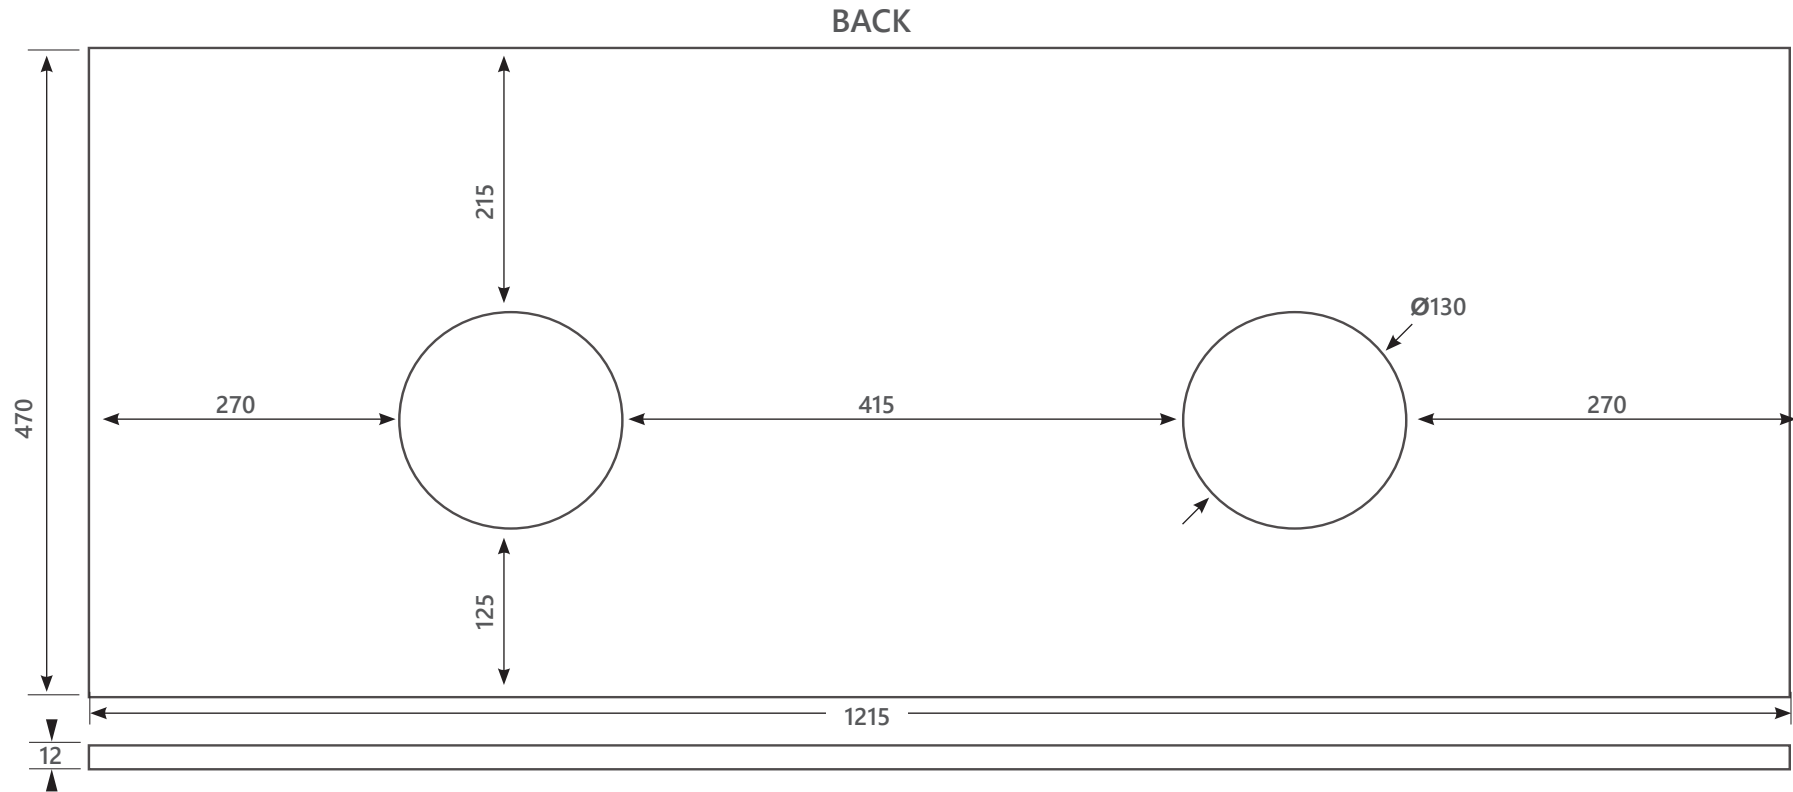

DIMENSIONAL DRAWING

Range: Counter-top slabs

Product Code: SL.770.500

Description: 12mm 500 solid surface top

All measurements are in mm

ARMERA®

info@armera.co.uk
www.armera.co.uk

DIMENSIONAL DRAWING

Range: Counter-top slabs

Product Code: SL.770.600

Description: 12mm 600 solid surface top

All measurements are in mm

ARMERA®

info@armera.co.uk
www.armera.co.uk

DIMENSIONAL DRAWING

Range: Counter-top slabs

Product Code: SL.770.800

Description: 12mm 800 solid surface top

All measurements are in mm

ARMERA®

info@armera.co.uk
www.armera.co.uk

DIMENSIONAL DRAWING

Range: Counter-top slabs

Product Code: SL.770.1200

Description: 12mm 1200 solid surface top

All measurements are in mm

ARMERA®

info@armera.co.uk
www.armera.co.uk