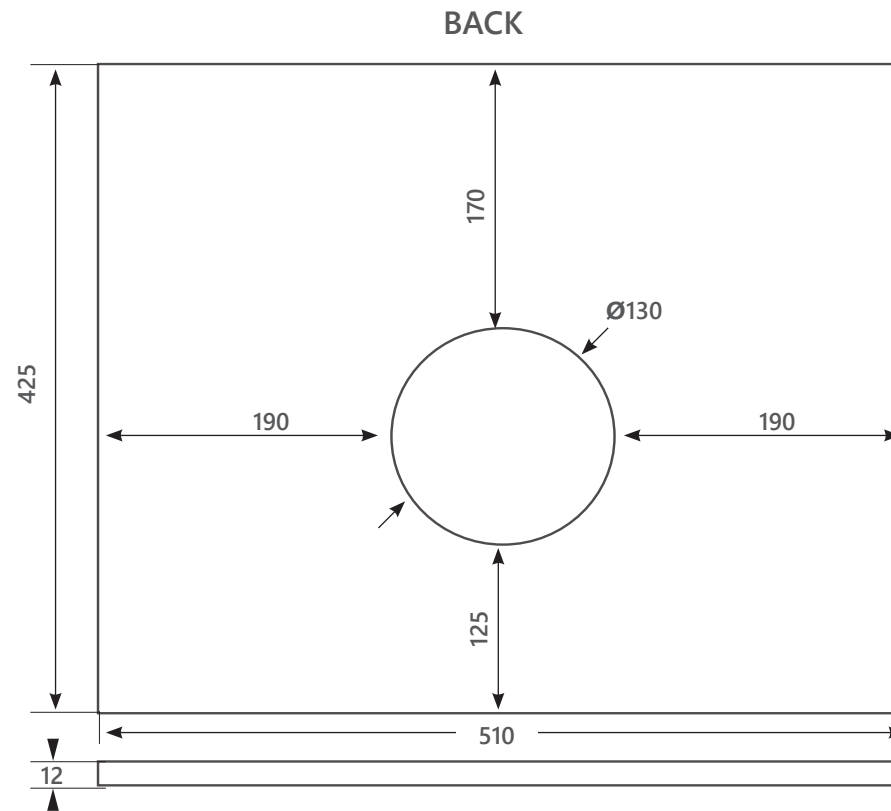

DIMENSIONAL DRAWING

Range: Counter-top slabs

Product Code: SL.770.500

Description: 12mm 500 solid surface top

All measurements are in mm

ARMERA®

info@armera.co.uk
www.armera.co.uk

DIMENSIONAL DRAWING

Range: Counter-top slabs

Product Code: SL.770.600

Description: 12mm 600 solid surface top

All measurements are in mm

ARMERA®

info@armera.co.uk
www.armera.co.uk

DIMENSIONAL DRAWING

Range: Counter-top slabs

Product Code: SL.770.800

Description: 12mm 800 solid surface top

All measurements are in mm

ARMERA®

info@armera.co.uk
www.armera.co.uk

DIMENSIONAL DRAWING

Range: Counter-top slabs

Product Code: SL.770.1200

Description: 12mm 1200 solid surface top

All measurements are in mm

ARMERA®

info@armera.co.uk
www.armera.co.uk