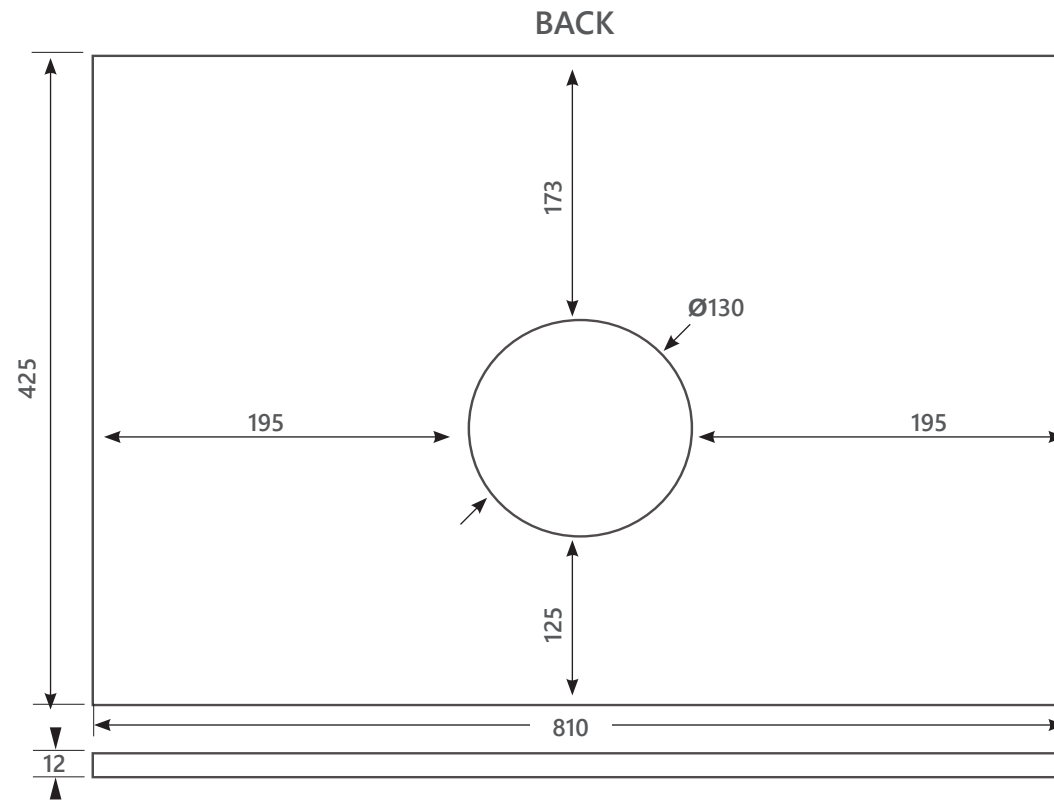

DIMENSIONAL DRAWING

Range: Counter-top slabs

Product Code: SL.770.500

Description: 12mm 500 solid surface top

All measurements are in mm

ARMERA®

info@armera.co.uk
www.armera.co.uk

DIMENSIONAL DRAWING

Range: Counter-top slabs

Product Code: SL.770.600

Description: 12mm 600 solid surface top

All measurements are in mm

ARMERA®

info@armera.co.uk
www.armera.co.uk

DIMENSIONAL DRAWING

Range: Counter-top slabs

Product Code: SL.770.800

Description: 12mm 800 solid surface top

All measurements are in mm

ARMERA®

info@armera.co.uk
www.armera.co.uk

DIMENSIONAL DRAWING

Range: Counter-top slabs

Product Code: SL.770.1200

Description: 12mm 1200 solid surface top

All measurements are in mm

ARMERA®

info@armera.co.uk
www.armera.co.uk